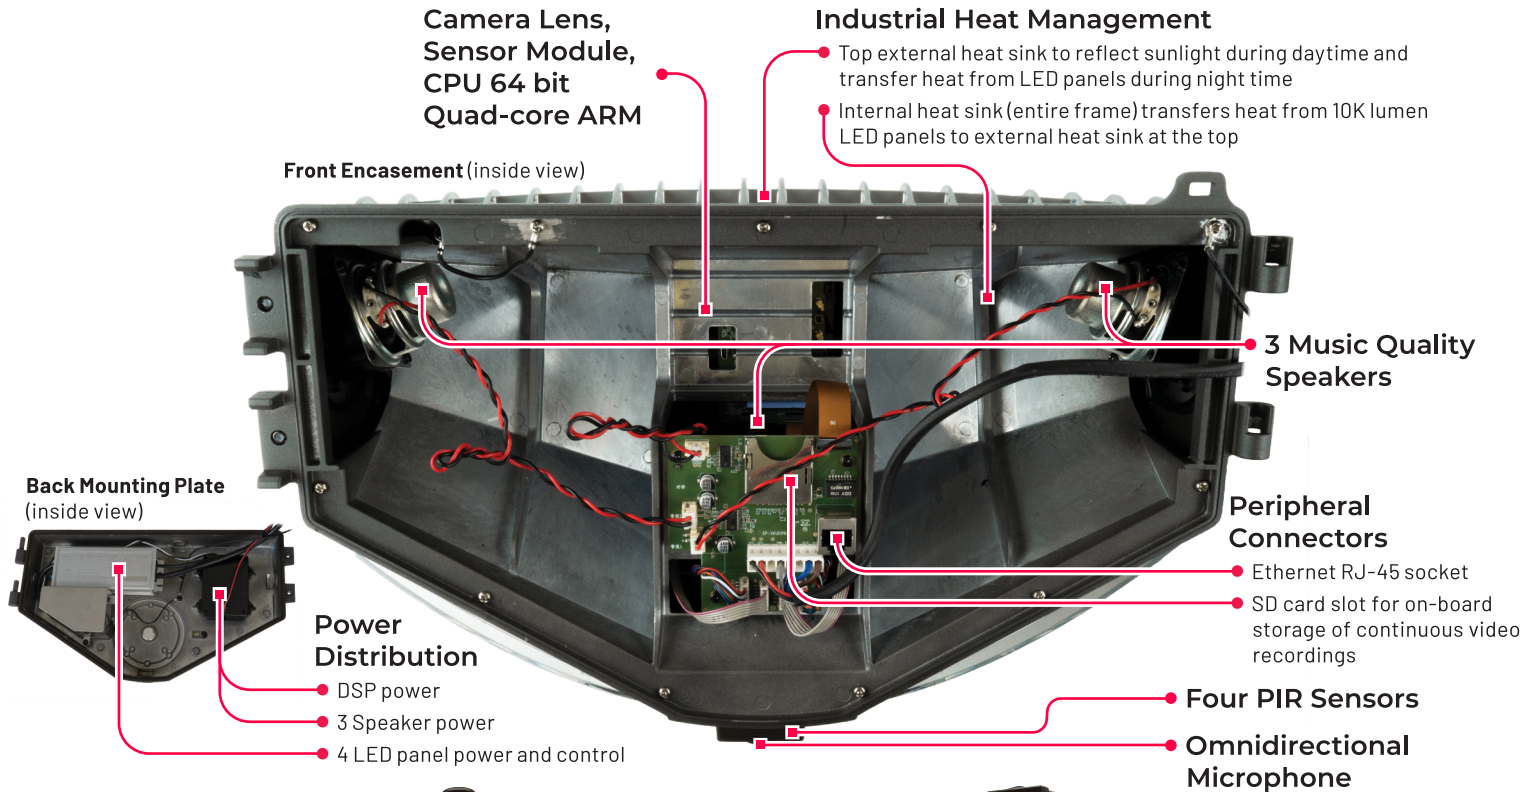

Niō Hardware Technical Specifications

Dimensions and Weight

Width: 16.1" (408 mm)
Height: 10.4" (264 mm)

Depth: 11" (278.5 mm)
Weight: 12 lbs (5.44 kg)

Camera, Microphone and Siren

- 4K HD resolution with wide-angle lens
- Field of Vision: 157° diagonal; 133° horizontal; 72° vertical
- Camera axis tilted down 30°
- Camera rotational freedom: 20° in all directions (up, down, right, left)

- IR night vision with 30+ foot range
- SD card included for edge storage of continuous recordings (2 weeks of HD video or 1 week of 4K resolution)
- Omnidirectional microphone
- 120 dB piercing siren

Motion Sensors

1. **Long range sensor:** >180° field of vision and 70 foot range
   Down sensor: 30° off vertical and 15 foot range

LED Flood Lighting

- White 7,000 lumens general lighting (dimnable)
- Up to 10,000 lumens maximum for deterrence floodlight
- Color tunable from 3,000-5,000 Kelvin (warm white to daylight)

Red/Blue Strobing LED Lighting

1. **Red and Blue strobes:** 1,000 lumens each color
2. 4Hz Strobe frequency
   - Dimmable

Communication

WiFi: 5GHz and 2.4 GHz
Optional external WiFi antenna

Ethernet RJ-45 jack
Bluetooth

Environmental

- Ambient temperature range: -40°F (-40°C) to 125°F (52°C)
- IP65 (6-dust and 5-water resistance)
- FCC certified
- ETL listed
- CA Prop 65 compliant

Installation and Power

- Standard Wall Pack
- 120-240 VAC; 277 VAC
- 100W max power

All iDter products are fully compliant with the requirements of the US NDAA (National Defense Authorization Act) of 2018.

iDter 883 Sneath Ln #222,
San Bruno, CA 94066

greg@idter.com
<https://idter.com/>