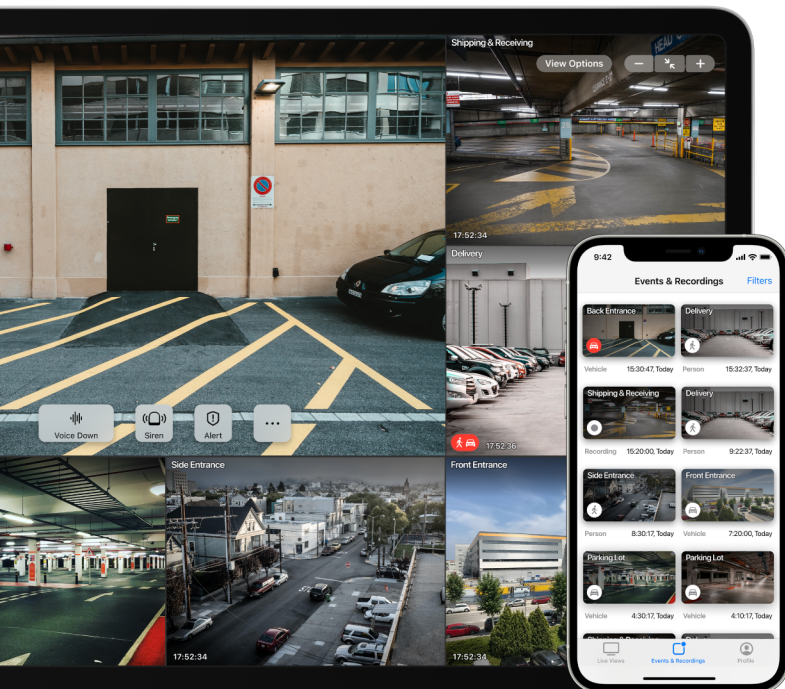

**7**

All recordings, deterrence actions, and % deterrence metrics are available to you online

**8**

iDter continually monitors and optimizes the system performance

Niō Guardian and Protector

iPad & iPhone Apps with Recordings